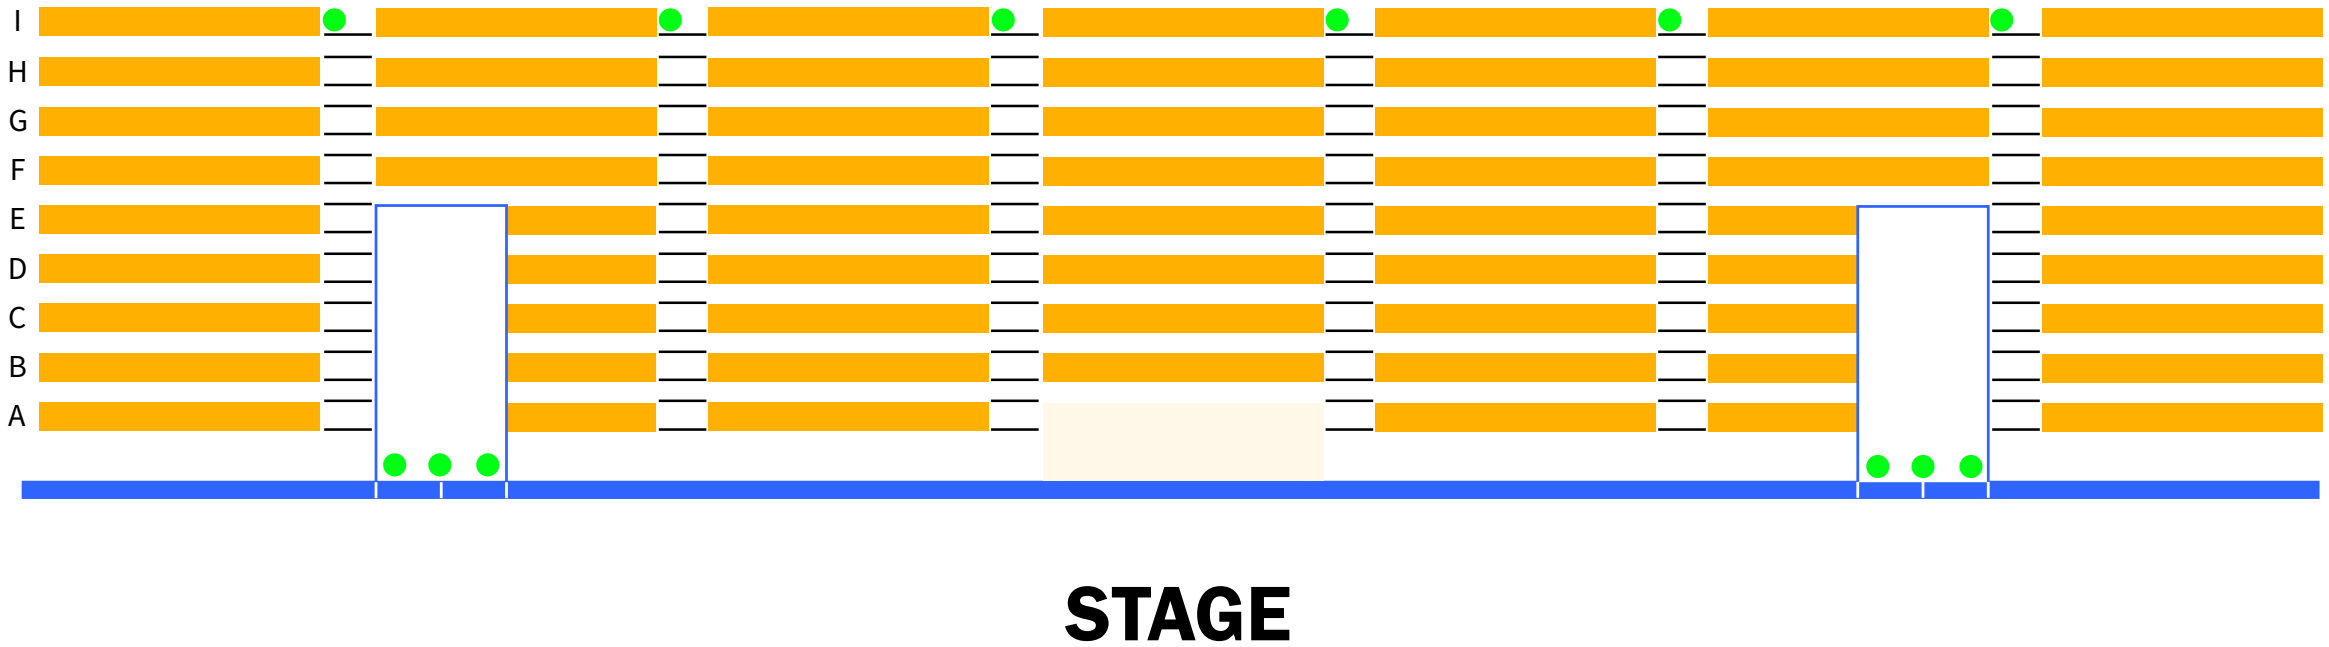

# KERRISDALE CYCLONE TAYLOR ARENA

## GENERAL SEATING

General Seats  
Wheelchair Seats